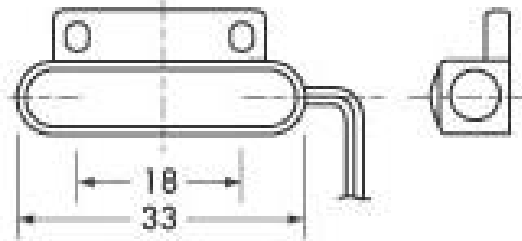

**MAGNETIC REED SWITCH**

Model No:MAC-701-N-NC

**ELECTRICAL CHARACTERISTICS OF MODEL NO:MAC-701 N-NC**

<b>Model No</b>	MAC-701 N-NC
<b>Features</b>	NC ONLY Small size
<b>color</b>	White, Grey or brown
<b>Operating distance</b>	>1CM
<b>Specification</b>	contact: normal closed gap width: 0.4" wire length: ±9.84" contact rating: 0.25A @ 75 VDC lifetime (resistive loads): 1.000.000 (75VDC,100mA) operating temperature: -10~55°C
<b>Uses</b>	can be used for doors and windows Household appliances